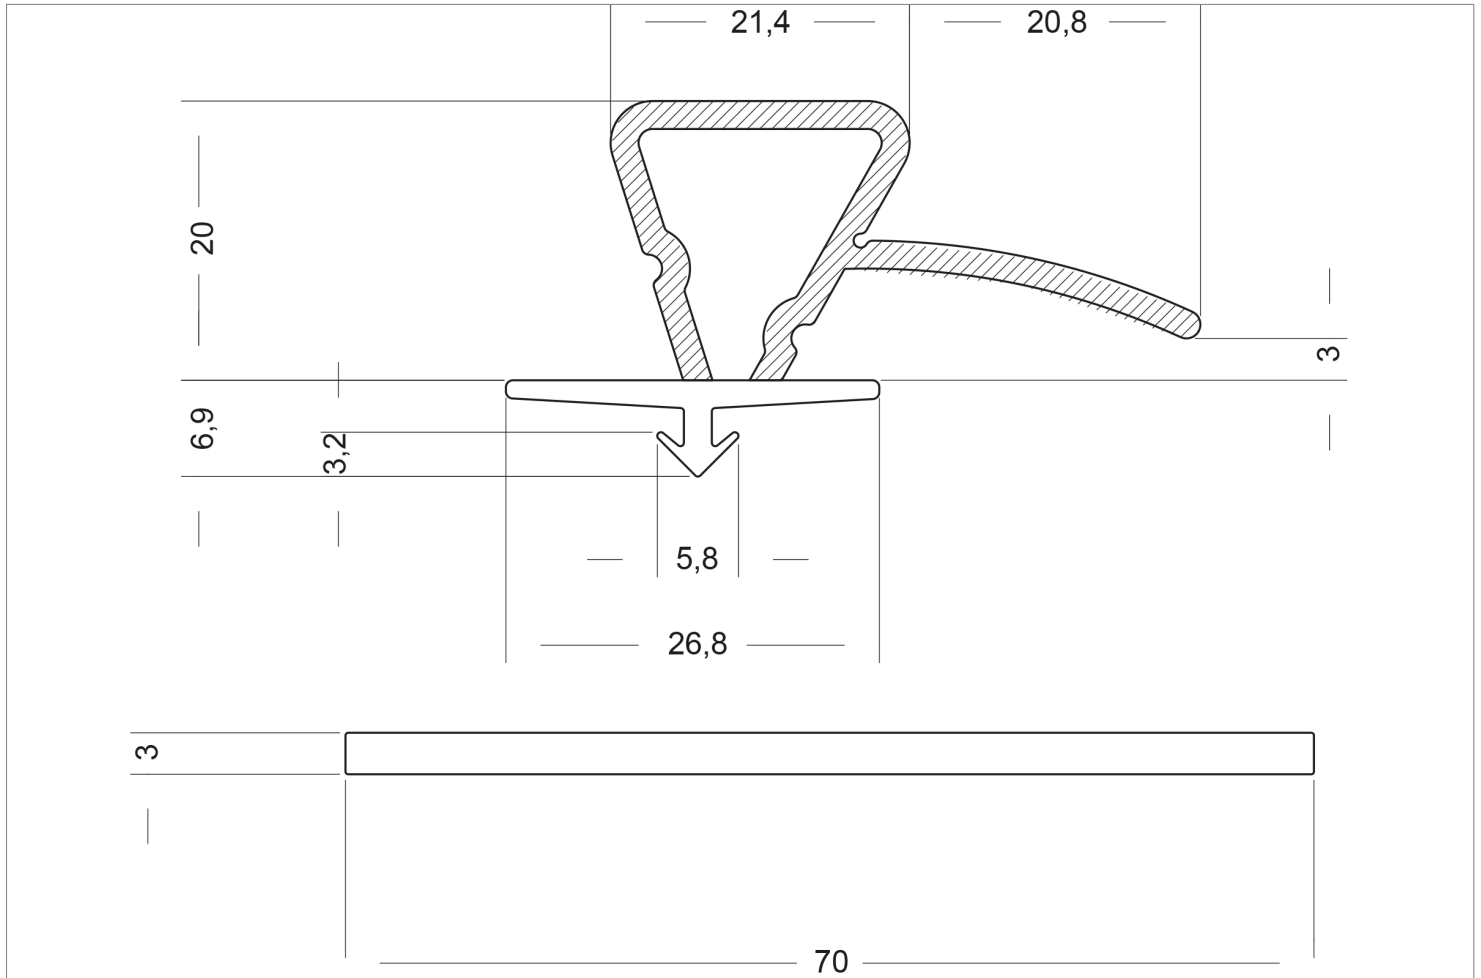

## PRODUCT ID 2195-49

Top sealing for e.g. section doors, cold resistant, free of halogen

### SPECIFICATION

Material: PP / TPE-V

Colour: Black