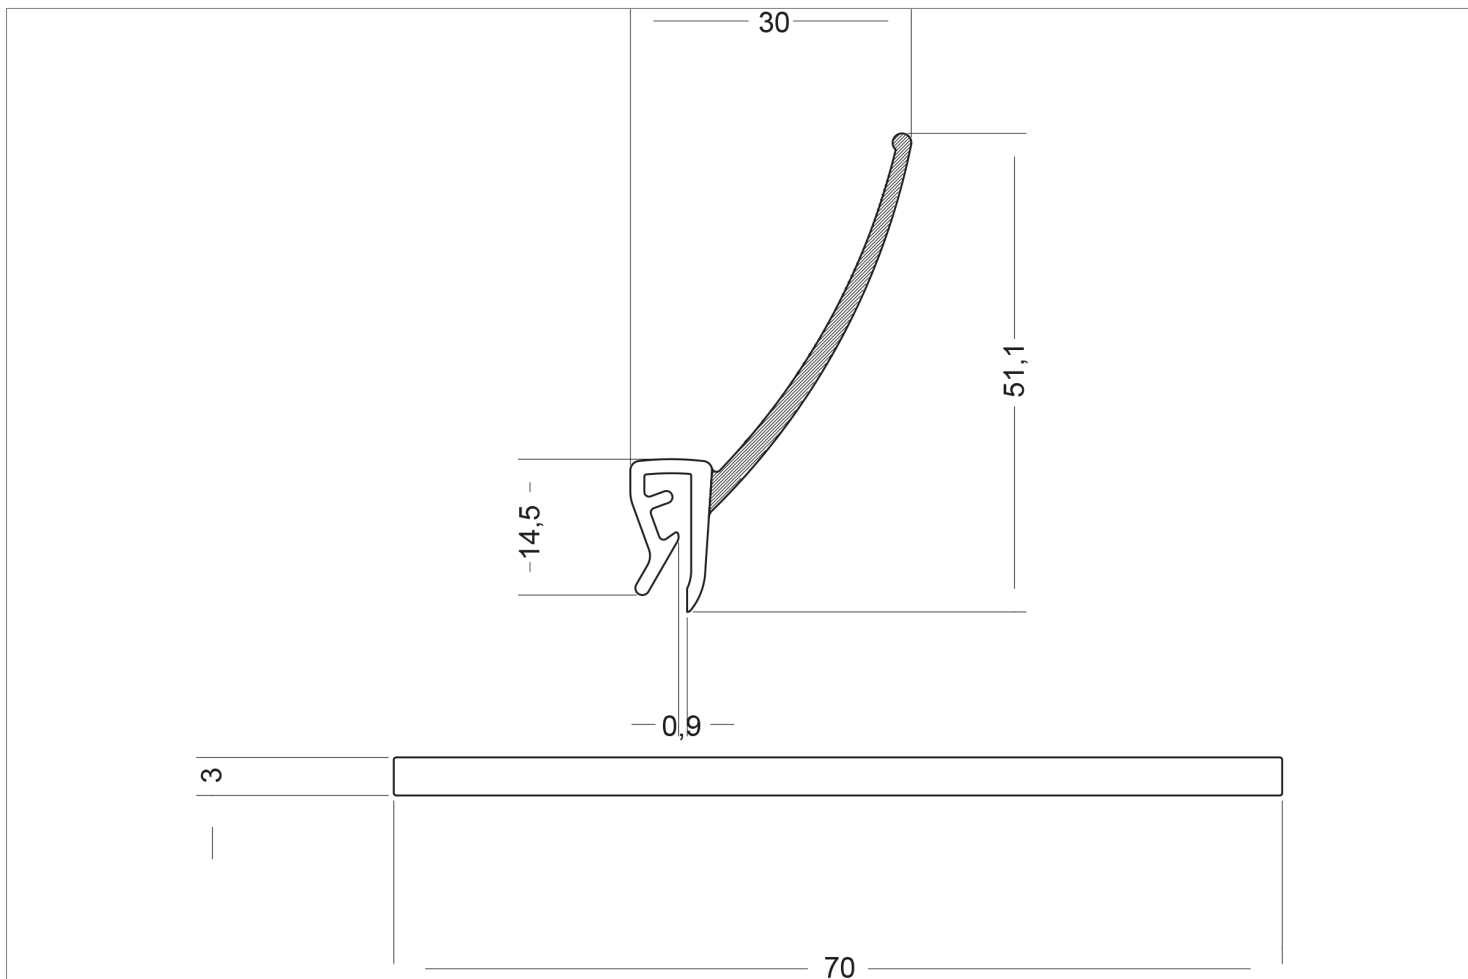

# SIDE SEAL VI

## PRODUCT ID 3889-45

Side seal for e.g. section doors, cold resistant, free of halogen

### SPECIFICATION

Material: PP / TPE-V

Colour: Black