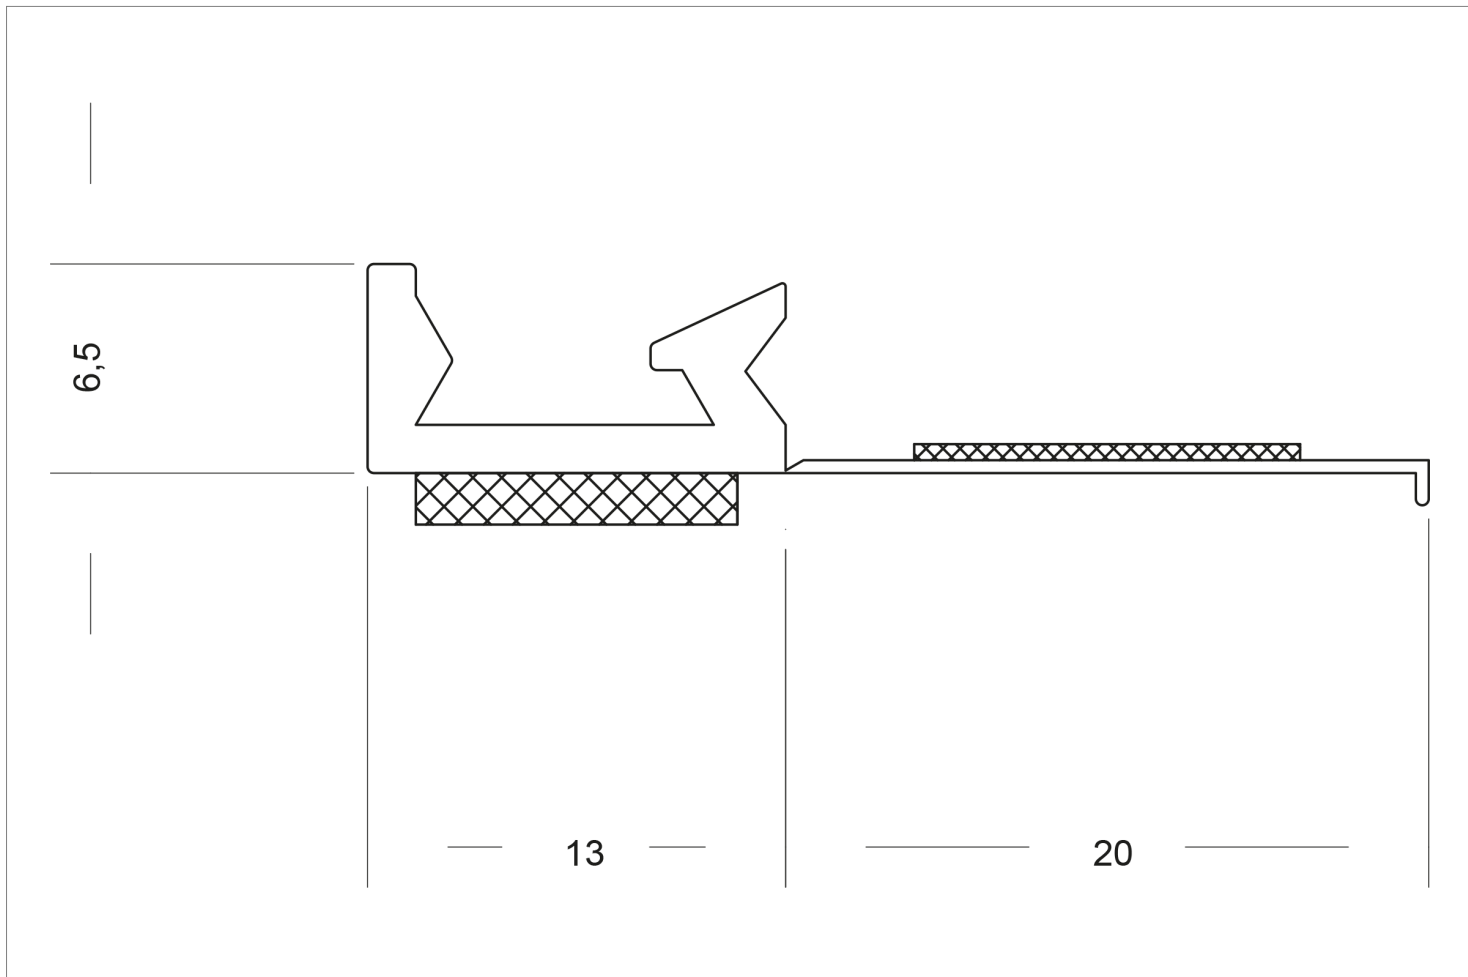

PLASTER CONNECTION STRIP - MAINPROFILE II

PRODUCT ID 1405-49

Can be used as standard profile for interior and exterior plaster on windows and doors.

SPECIFICATION

Material: PVC regrind

Colour: white