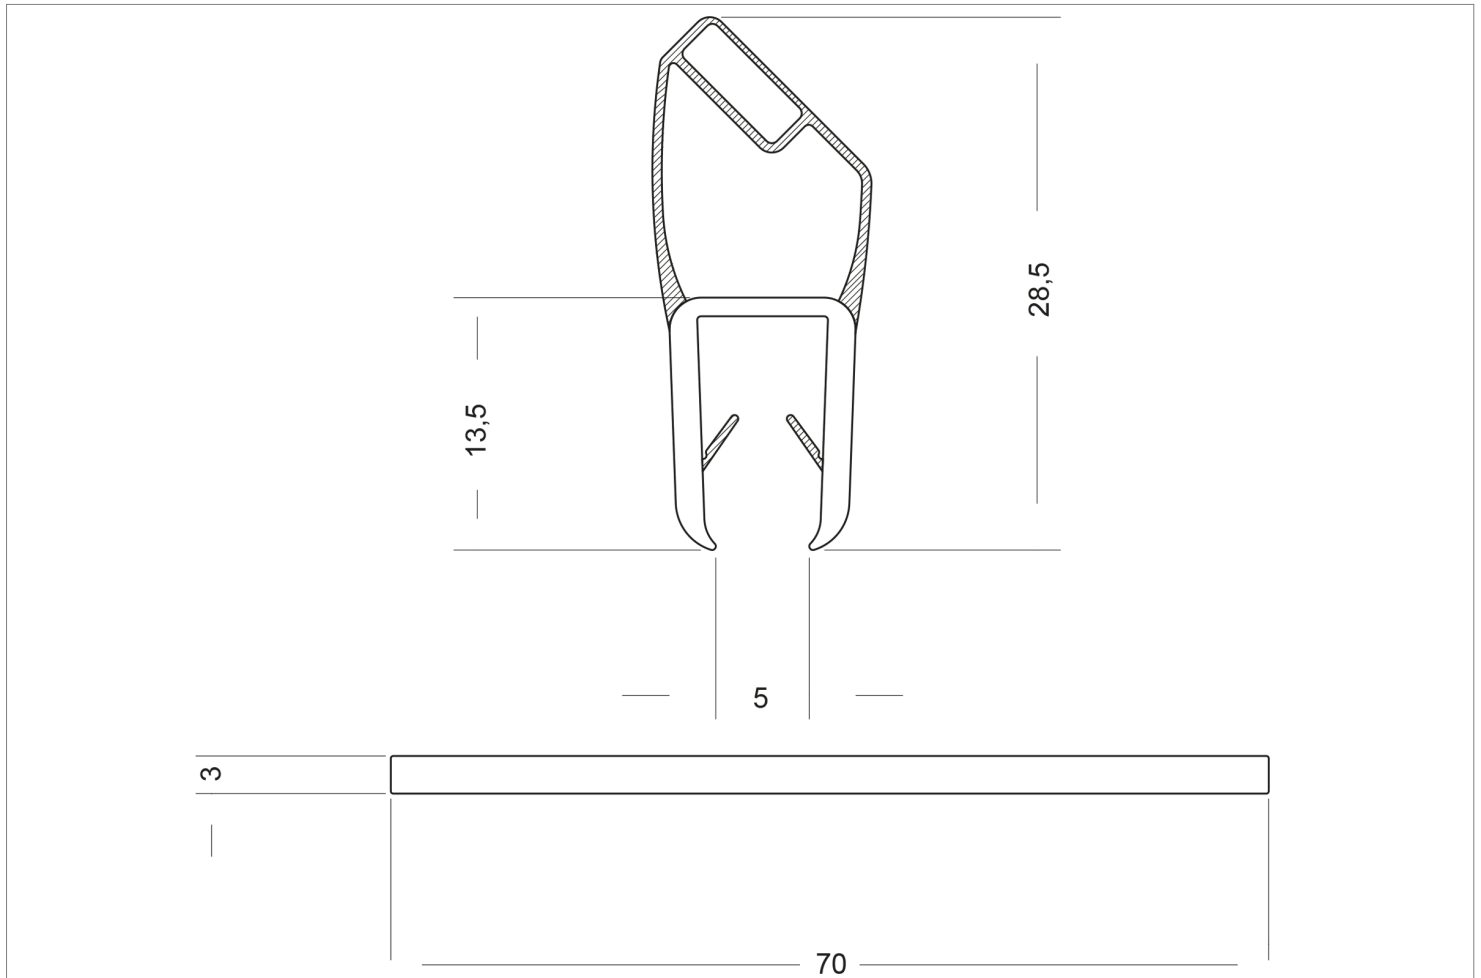

MAGNETIC PROFILE IV

PRODUCT ID 3635-45

Magnetic profile for shower enclosure

SPECIFICATION

Material: PVC

Colour: Transparent